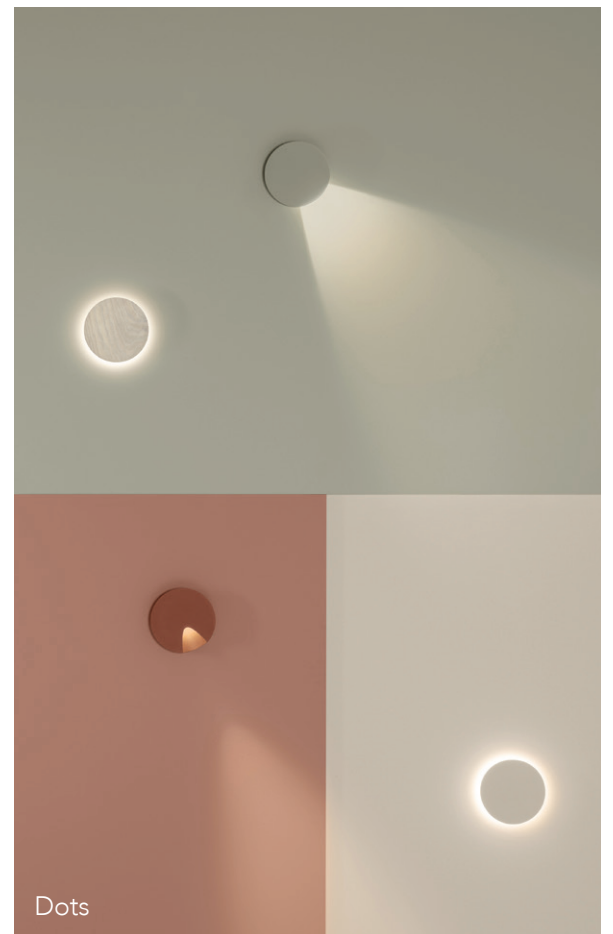

ABOUT THE PRODUCT VIBIA'S NEW COLLECTION | PROJECT IN DEPTH PRIVATE RESIDENCE | MEET THE DESIGNER UNSTUDIO X DELTA LIGHT

Vibia's new collection

Kontur, Ghost, Dots

Among Vibia's latest creations are three designs that embody its philosophy of understated elegance and immersive lighting. With whimsical names that echo their thematic essence, these creations look the way they sound.

The first of these is Kontur, a design by Sebastian Herkner that focuses on the contrast between bright and dark, interior and exterior, white light and black frame. The collection boasts silhouetted diffusers and reflectors that frame the linear light source in a playful balance, creating a soft ambiance. This minimalistic approach can bring spaces to life in a variety of vertical or horizontal setups, simultaneously filling the room and blending in. The simple reflector is ideal for a professional setting, such as a workplace or meeting room.

The second creation is Ghost, a luminaire designed to walk the line between ethereality and materiality, evanescence and presence.