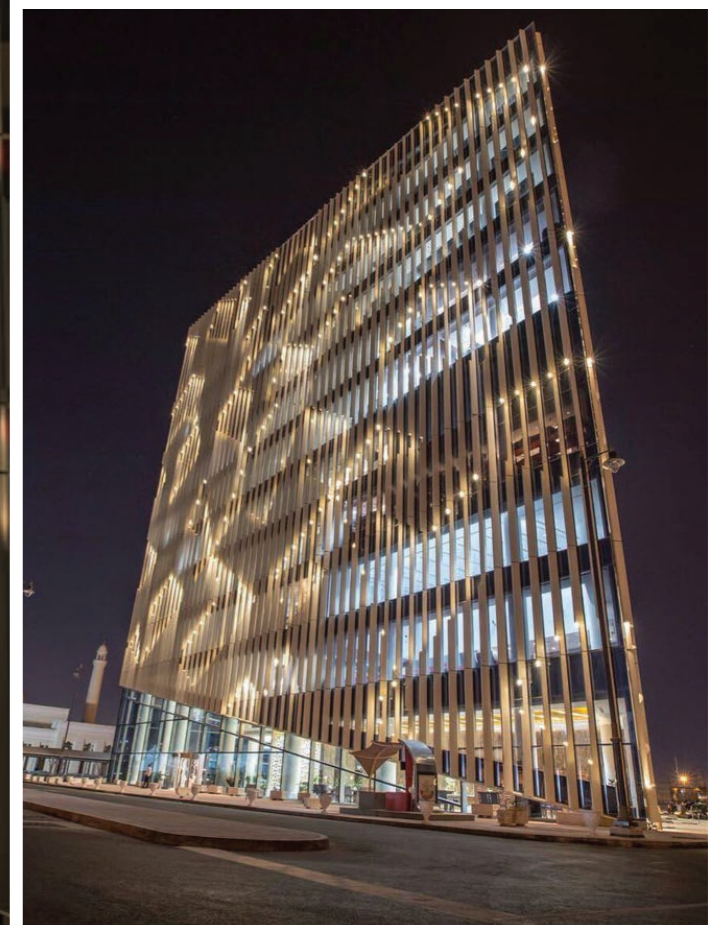

# King Abdulaziz Center For National Dialogue

**Architect:** H.A.K | **Location:** Riyadh, KSA | **Category:** Public

The venue for the very first National Dialogue Forum in the Kingdom of Saudi Arabia, this impressive building located in the nation's capital benefits from our veteran lighting solutions, namely the façade lighting which gives the building its distinctive look, as well as the interior lighting fixtures. The lighting design beautifully fits and harmonizes with the prestigious nature and grandiose scale of the project, highlighting its stateliness.

# Jeddah Economic City

**Architect:** HOK Architects | **Location:** Jeddah, KSA | **Category:** Public

Lined strategically along the coastline of the Red Sea, Jeddah Economic City is designed to embody a new point of view in what a mega city is all about. The City in mind is planned to breathe life into the northern area of Jeddah, attracting investors, tourists, as well as business opportunities that will break global records, becoming the first of its kind in city life.

# NPP Mwani Building

**Architect:** AEB Qatar | **Location:** New Port Project, Mesaieed, Qatar | **Category:** Public

Located at Hamad Port in Umm Al Houl, the new headquarters of NPP Mwani is equipped with state-of-the-art technology that is echoed in its cutting-edge lighting provided by Lighting Group Qatar. The exceptional design and high-tech solutions that went into the project reflect the importance of Mwani Qatar as a big name in the management of the country's seaports, quays, dry ports, containers and other terminals.