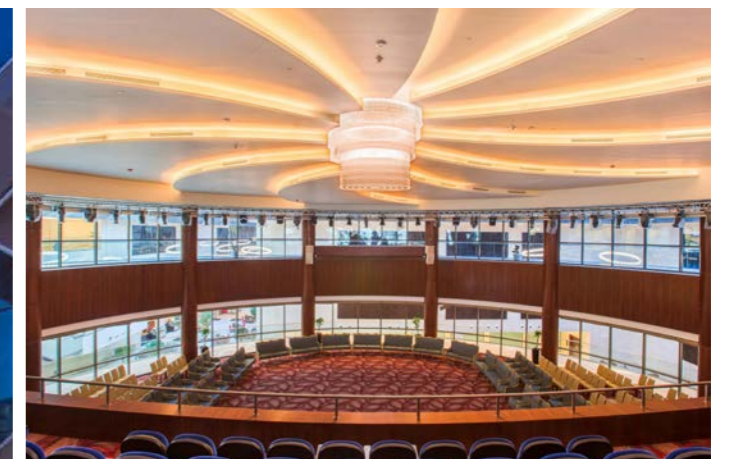

# Hilton Riyadh Hotel & Residences

**Architect:** Al-Omrania & Associates | **Location:** Riyadh, KSA | **Category:** Hospitality

With its stunning glass façade, art deco interiors and panoramic elevators, Hilton Riyadh Hotel & Residences exudes a luxurious vibe. Sky-linked to the Riyadh underground service, the hotel boasts direct access to the airport, as well as to the Granada Shopping Mall; a truly 21st century hotel that boasts truly 21st century lighting solutions worthy of its pedigree, not the least of which are the interior lighting fixtures supplied by Lumiere KSA.

# Crowne Plaza Riyadh RDC Hotel & Convention

**Consultant:** Zuhair Fayez Partnership Consultants | **Location:** Riyadh, KSA | **Category:** Hospitality

The Crowne Plaza Riyadh RDC Hotel & Convention center stands in the nation's new information technology hub, surrounded by the offices of multinational companies. The center lives up to its environment by featuring the latest in Lumiere KSA's lighting design, integrating cutting edge solutions such as customized lighting fixtures and entertainment lighting to create a state-of-the-art building.