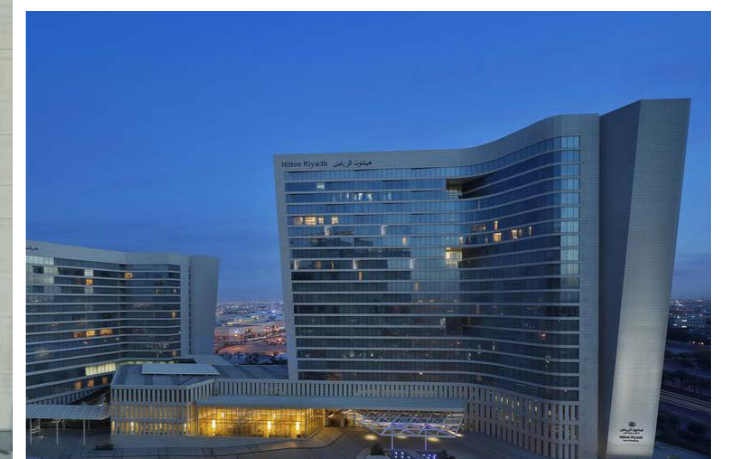

# Kempinski Marsa Malaz

**Architect:** AEB Qatar | **Location:** The pearl, Doha, Qatar | **Category:** Hospitality

As the first ultra-luxury hotel to open on Doha's iconic man-made island, namely The Pearl-Qatar, Marsa Malaz Kempinski offers an exceptional waterfront island experience built around the highest international design standards. Marsa Malaz Kempinski showcases the finest European architecture as well as Lumiere Group's signature lighting, blended with traditional Arabian elements in all of its 281 luxurious rooms and sprawling amenities.

# Hilton Riyadh Hotel & Residences

**Architect:** Al-Omrania & Associates | **Location:** Riyadh, KSA | **Category:** Hospitality

With its stunning glass façade, art deco interiors and panoramic elevators, Hilton Riyadh Hotel & Residences exudes a luxurious vibe. Sky-linked to the Riyadh underground service, the hotel boasts direct access to the airport, as well as to the Granada Shopping Mall; a truly 21st century hotel that boasts truly 21st century lighting solutions worthy of its pedigree, not the least of which are the interior lighting fixtures supplied by Lumiere KSA.

# Crowne Plaza Riyadh RDC Hotel & Convention

**Consultant:** Zuhair Fayez Partnership Consultants | **Location:** Riyadh, KSA | **Category:** Hospitality

The Crowne Plaza Riyadh RDC Hotel & Convention center stands in the nation's new information technology hub, surrounded by the offices of multinational companies. The center lives up to its environment by featuring the latest in Lumiere KSA's lighting design, integrating cutting edge solutions such as customized lighting fixtures and entertainment lighting to create a state-of-the-art building.