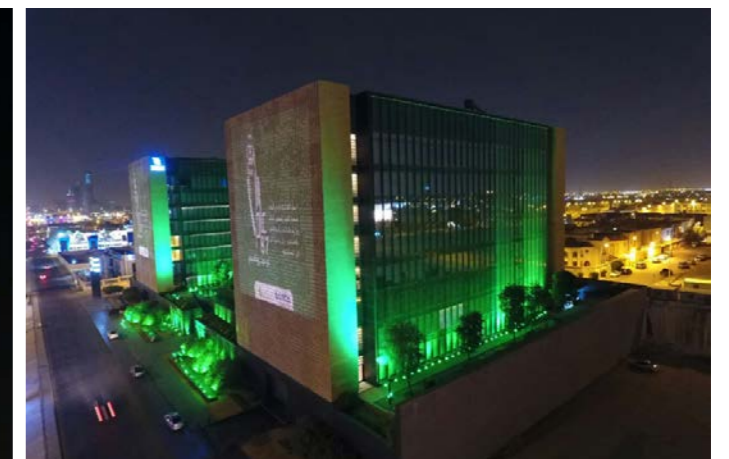

# Al Rayyan Stadium

**Architect:** Pattern Architects | **Location:** Doha, Qatar | **Category:** Public

This stadium is set to become the stage for passion for the 2022 World Cup. Developed and executed by Lighting Group Qatar, the lighting design for the project is based on multiple layers of light and a galactic theme conceived by Pattern Architects. The unique lighting helps to create a sense of wonder, reinforcing a connection to the cosmic environment and delivering an exceptional ambiance.

# King Abdulaziz Center For National Dialogue

**Architect:** H.A.K | **Location:** Riyadh, KSA | **Category:** Public

The venue for the very first National Dialogue Forum in the Kingdom of Saudi Arabia, this impressive building located in the nation's capital benefits from our veteran lighting solutions, namely the façade lighting which gives the building its distinctive look, as well as the interior lighting fixtures. The lighting design beautifully fits and harmonizes with the prestigious nature and grandiose scale of the project, highlighting its stateliness.