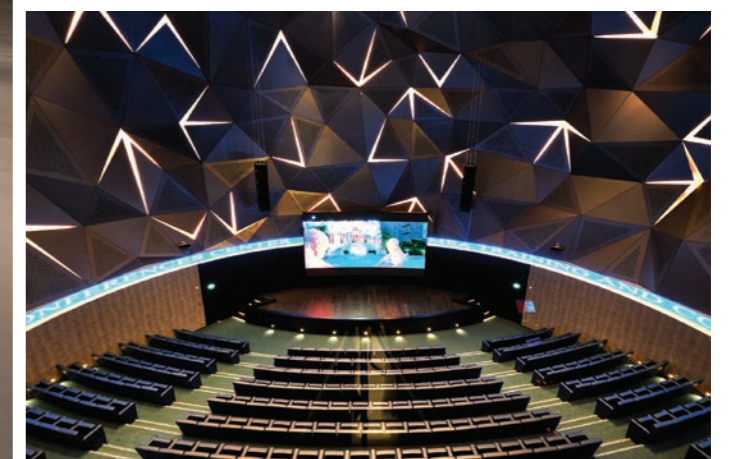

MEA Cedar Lounge & Training Center

Architect: Joe Farah | **Location:** Beirut, Lebanon | **Category:** Public

Designed by Hilights with Lumiere Group as the supplier, the lighting for the brand new MEA Cedar Lounge signed by architect Joe Farah, is a holistic solution to a standout project, one that respected the space's natural light while accentuating its functionality. It stands as yet another example of lighting design as an art form, pushing the envelope of creativity and redefining the modern lifestyle through its balance of flair and functionality.