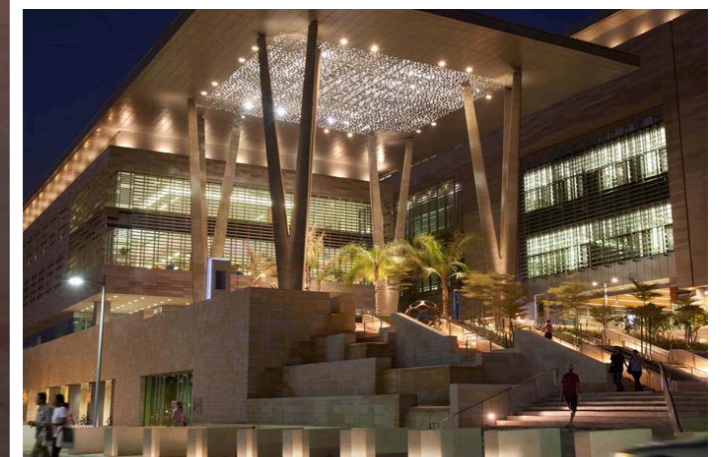

King Abdullah University For Science & Technology

Architect: HOK | **Location:** Thuwal, KSA | **Category:** Educational

King Abdullah University of Science and Technology (KAUST) is an international, graduate-level research university established to drive innovation in science and technology and to support world-class research in areas such as energy and the environment. KAUST's new campus is the Kingdom of Saudi Arabia's first LEED certified project and the world's largest LEED Platinum project.