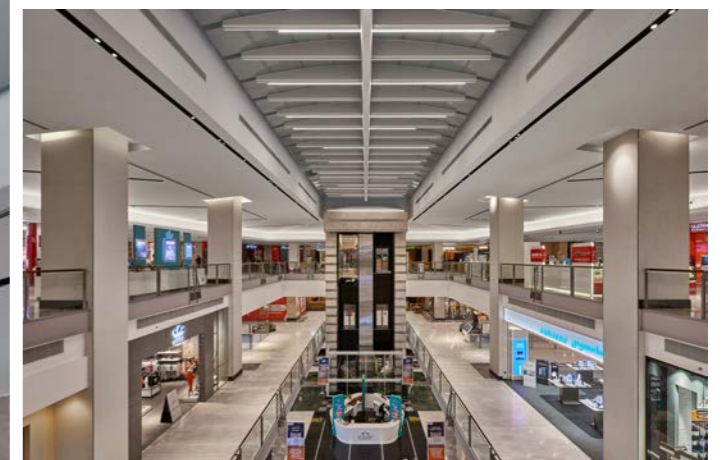

# Spine Lounge

**Architect:** Gatsrelia Design | **Location:** Beirut, Lebanon | **Category:** Hospitality

Perched atop the area's tallest building, Beirut's Spine Lounge is quickly becoming one of the capital's hotspots. Thanks to an ingenious lighting installation designed by the city's own Gregory Gatsrelia and supplied by Lumiere Group, the lounge on the building's 12th floor acts as a beacon patterned to strange and avant-garde shapes, drawing the chic and hip from miles around.

# Abu Dhabi Mall

**Location:** Abu Dhabi, UAE | **Category:** Retail

Conveniently nestled in the heart of the city, Abu Dhabi Mall offers more than 200 stores of fashion labels and designer boutiques. Directly connected to the renowned Beach Rotana Hotel, Abu Dhabi Mall is a centerpiece in the social fabric of the city.