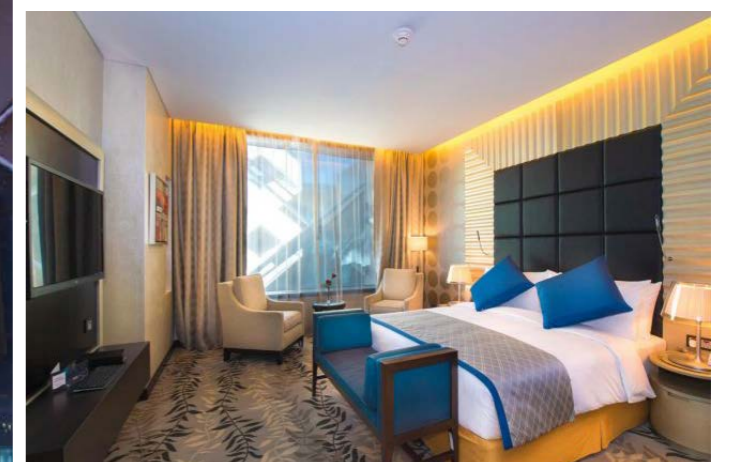

Crowne Plaza Riyadh RDC Hotel & Convention

Consultant: Zuhair Fayez Partnership Consultants | **Location:** Riyadh, KSA | **Category:** Hospitality

The Crowne Plaza Riyadh RDC Hotel & Convention center stands in the nation's new information technology hub, surrounded by the offices of multinational companies. The center lives up to its environment by featuring the latest in Lumiere KSA's lighting design, integrating cutting edge solutions such as customized lighting fixtures and entertainment lighting to create a state-of-the-art building.