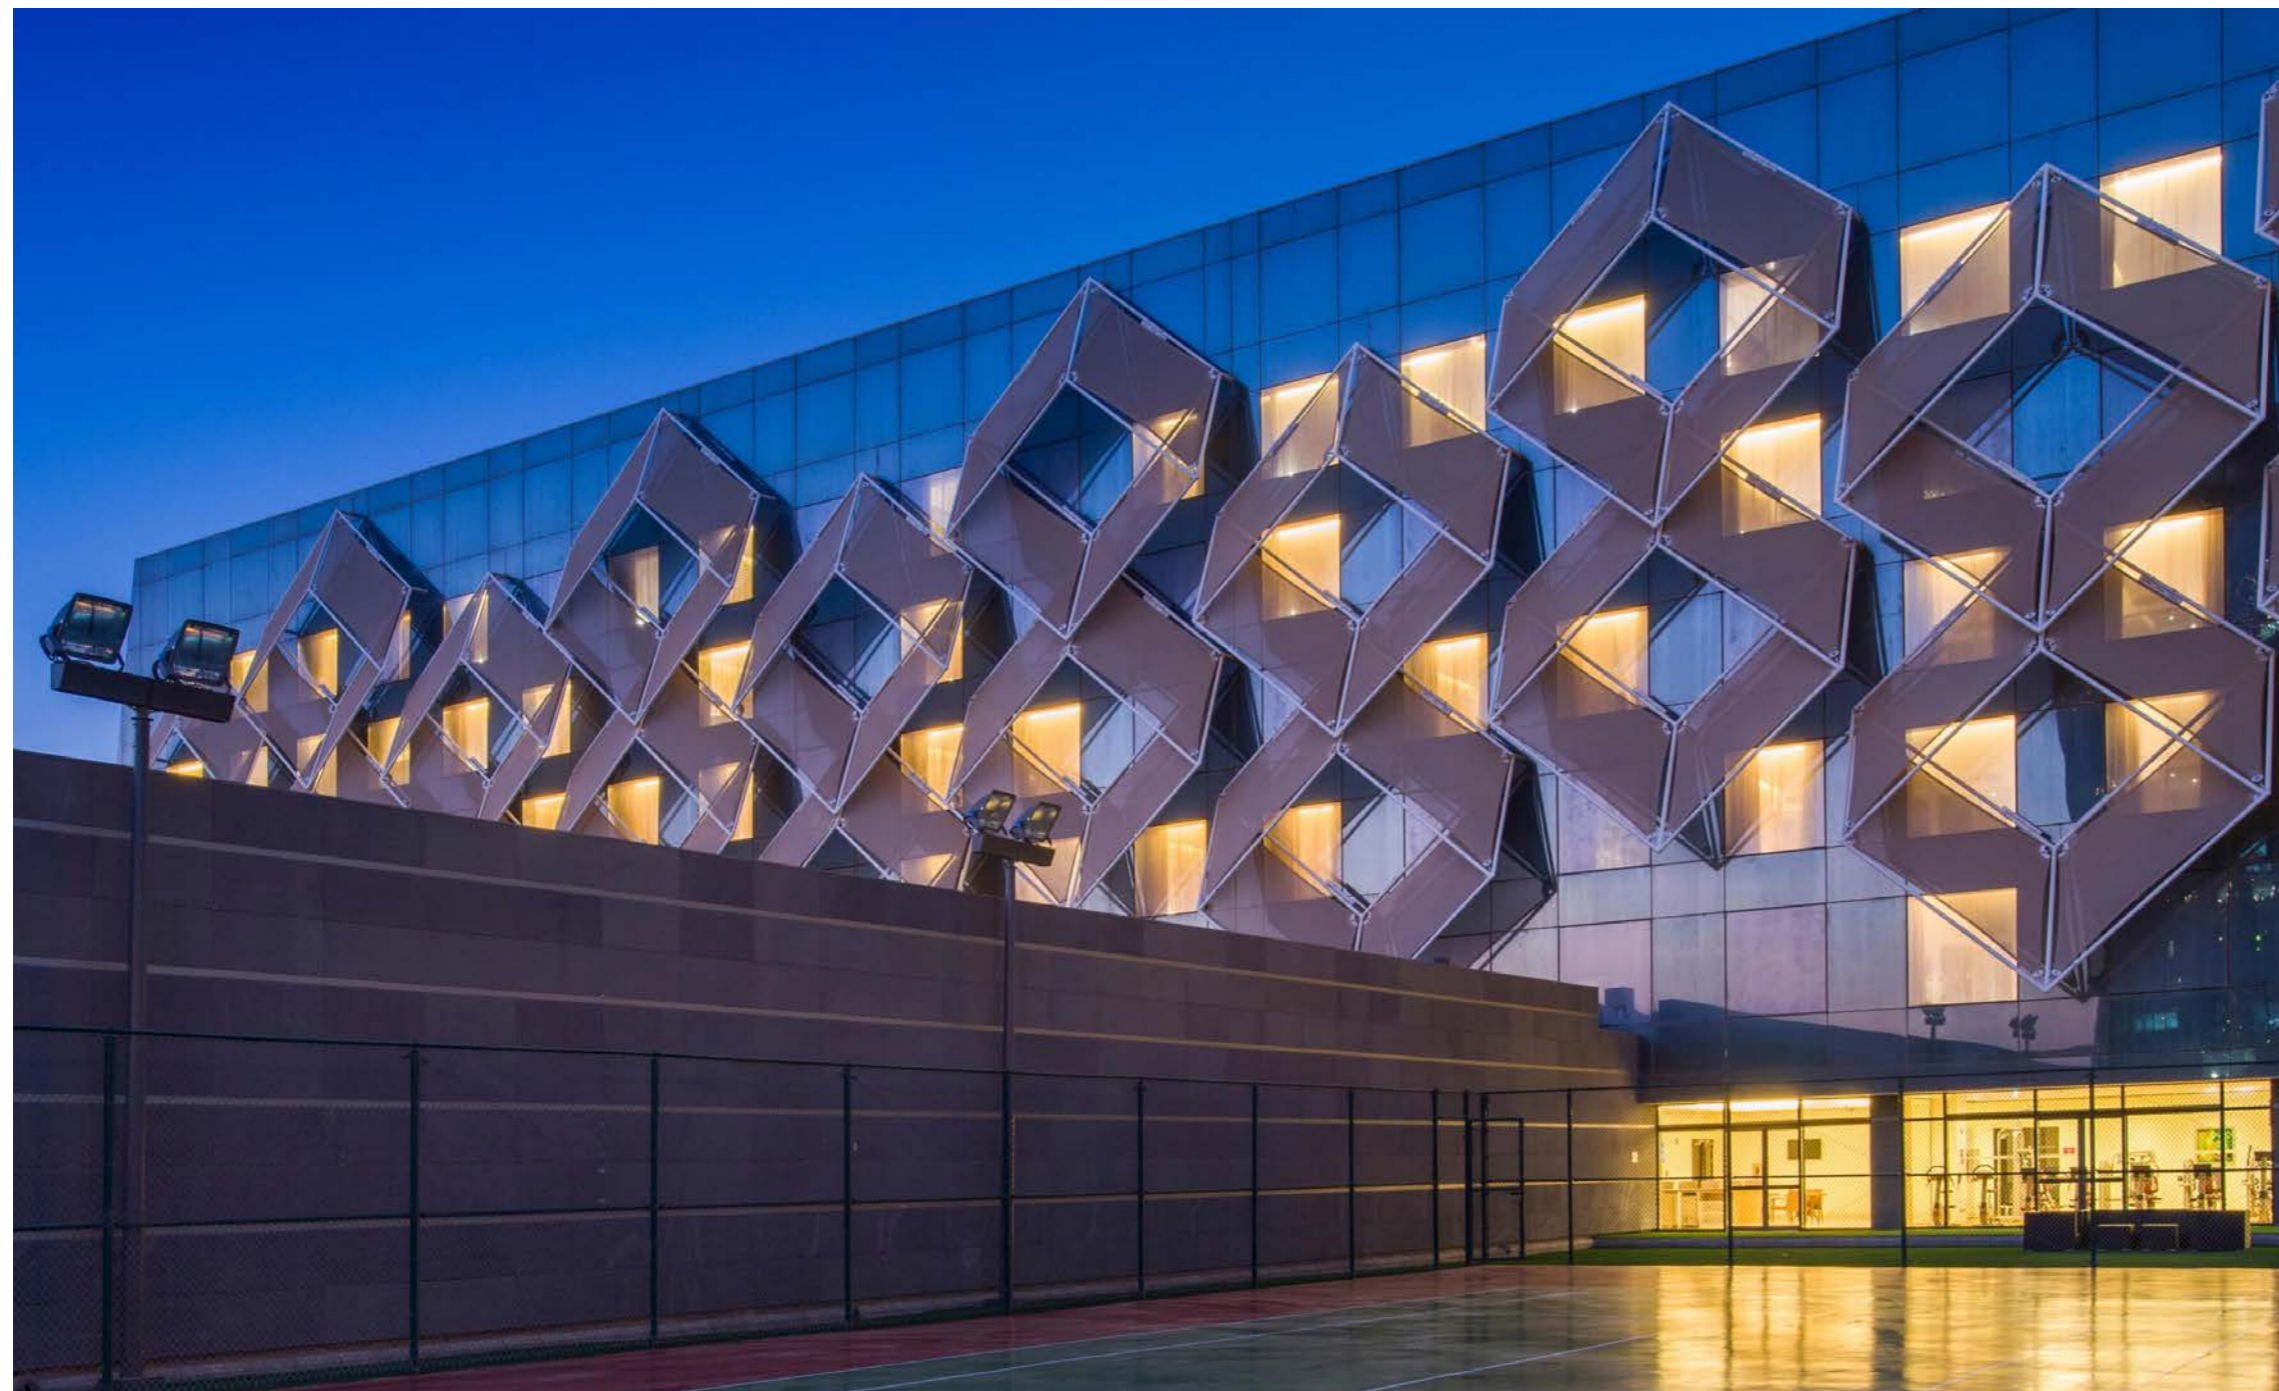

# Hilton Riyadh Hotel & Residences

**Architect:** Al-Omrania & Associates | **Location:** Riyadh, KSA | **Category:** Hospitality

With its stunning glass façade, art deco interiors and panoramic elevators, Hilton Riyadh Hotel & Residences exudes a luxurious vibe. Sky-linked to the Riyadh underground service, the hotel boasts direct access to the airport, as well as to the Granada Shopping Mall; a truly 21st century hotel that boasts truly 21st century lighting solutions worthy of its pedigree, not the least of which are the interior lighting fixtures supplied by Lumiere KSA.

# Crowne Plaza Riyadh RDC Hotel & Convention

**Consultant:** Zuhair Fayez Partnership Consultants | **Location:** Riyadh, KSA | **Category:** Hospitality

The Crowne Plaza Riyadh RDC Hotel & Convention center stands in the nation's new information technology hub, surrounded by the offices of multinational companies. The center lives up to its environment by featuring the latest in Lumiere KSA's lighting design, integrating cutting edge solutions such as customized lighting fixtures and entertainment lighting to create a state-of-the-art building.