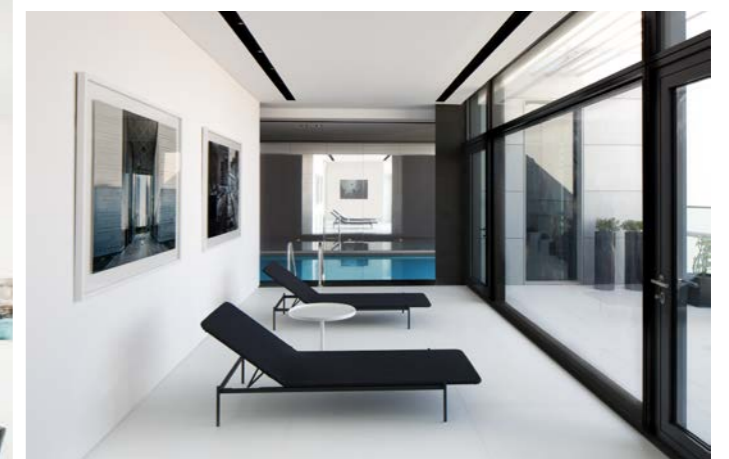

Index Penthouse

Architect: Studio M | **Location:** Dubai, UAE | **Category:** Residential

Perched at the top of Foster's Index 80 story tower in the heart of Dubai's Financial Center, sits a 14,000 square foot art collector's dream penthouse. The client's brief was specific: no color except for the art. To that end, a mix of restrained, sober colors, materials and lighting was applied to serve as the perfect backdrop to a museum-like space with a large collection of modern art.