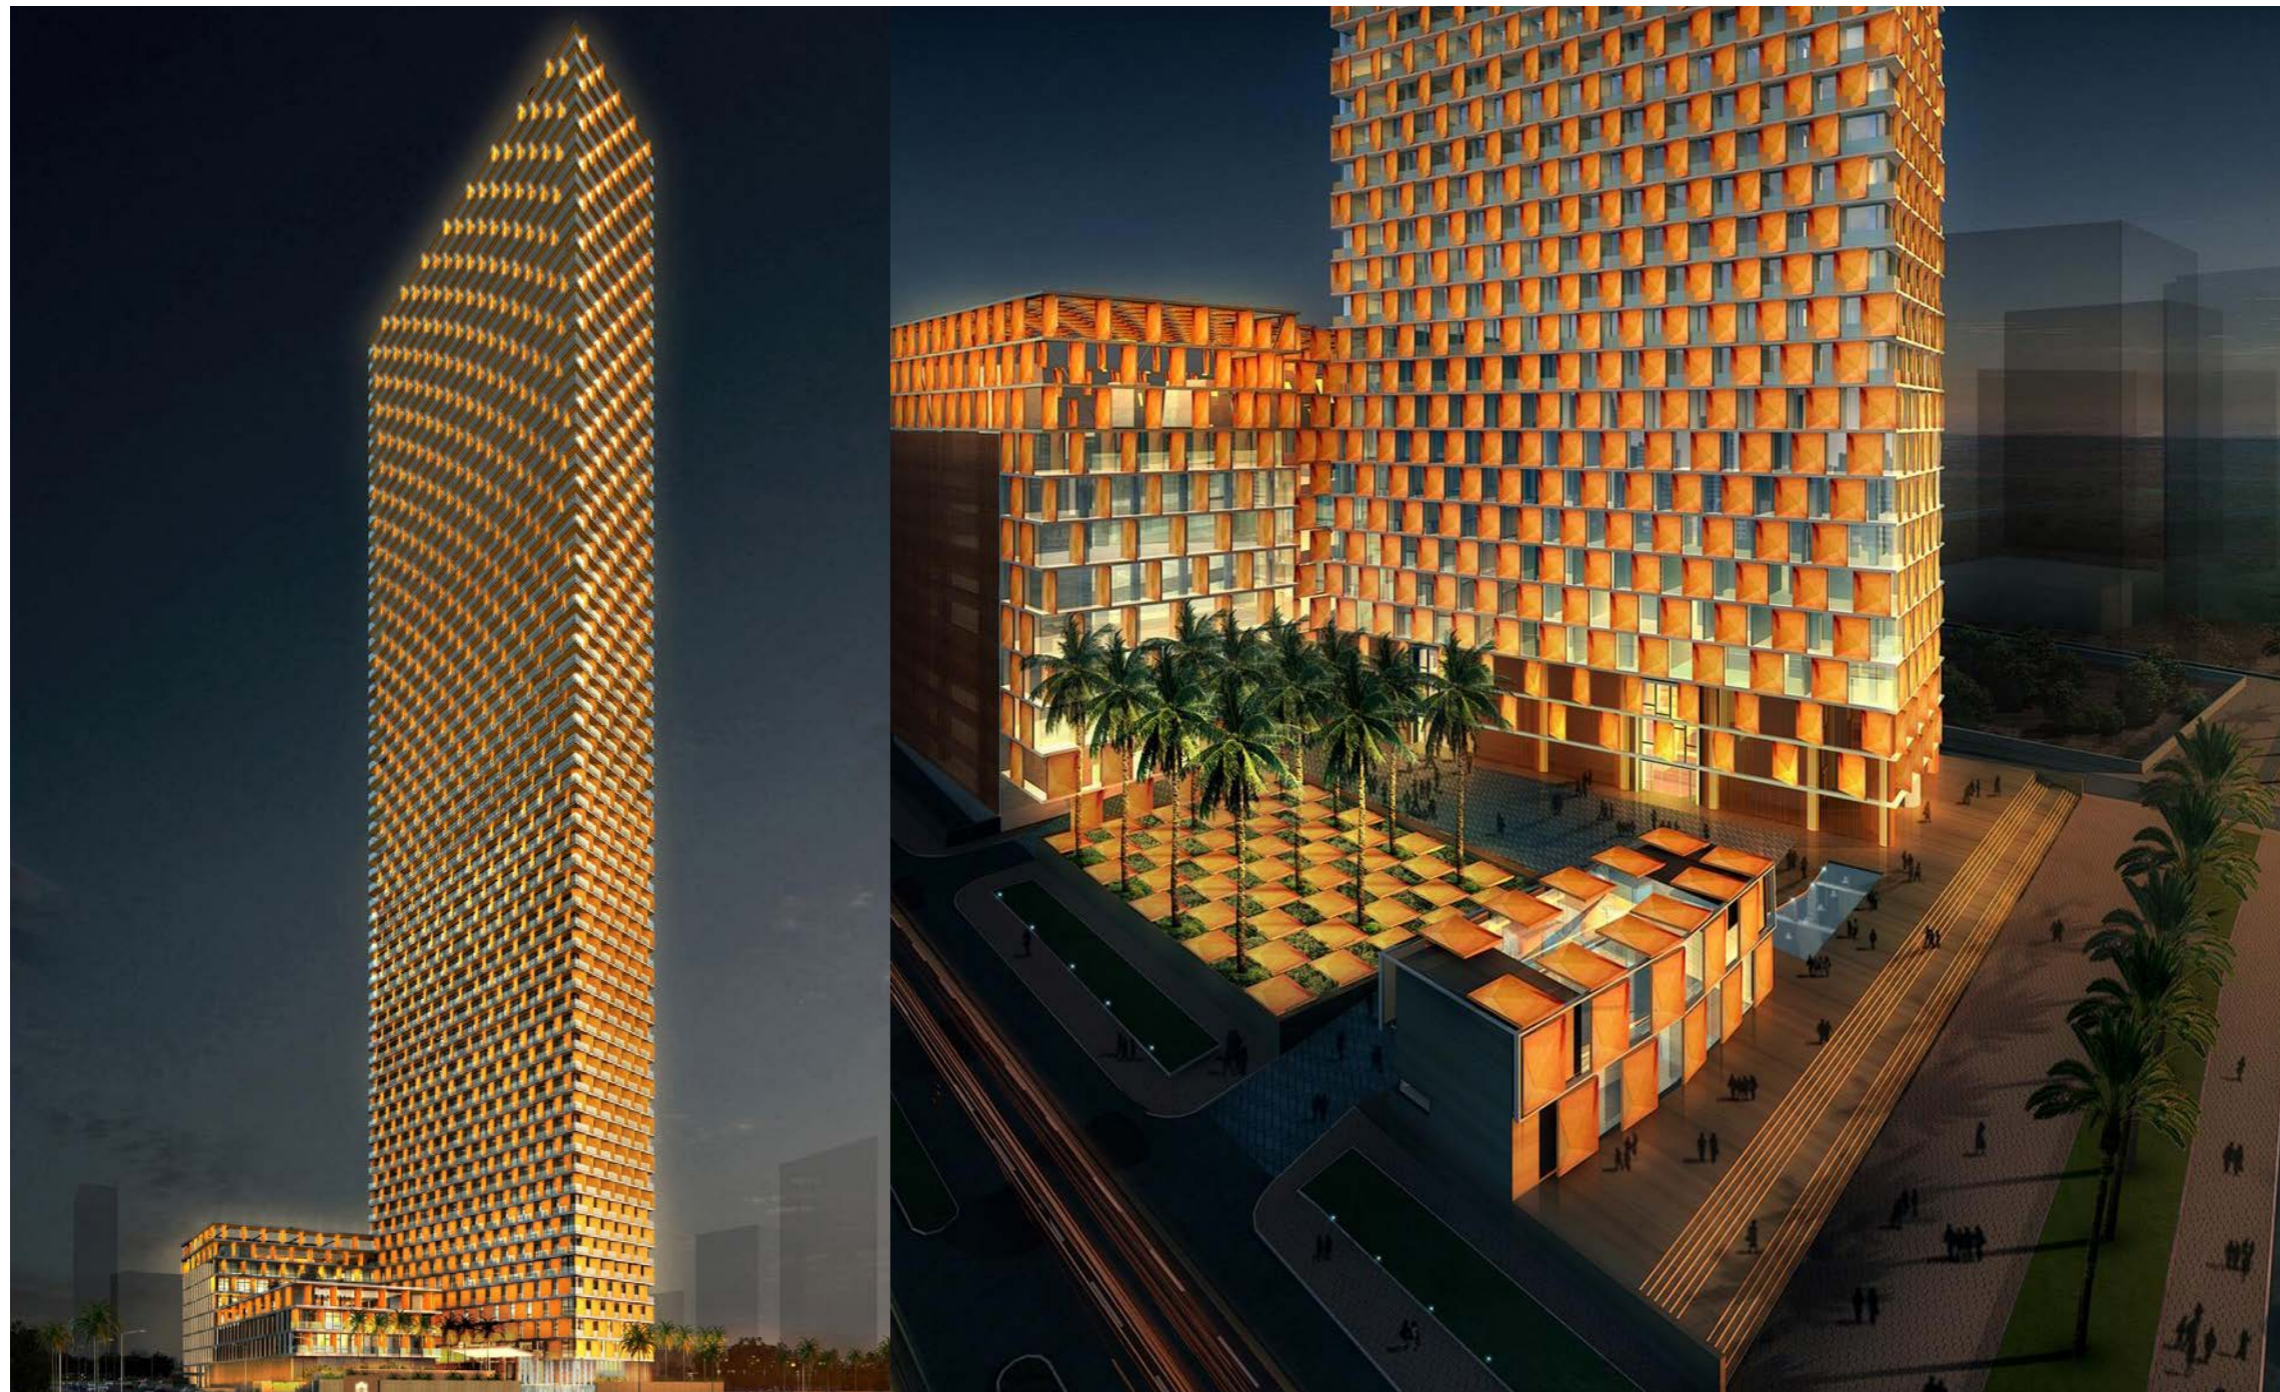

# Crowne Plaza Riyadh RDC Hotel & Convention

**Consultant:** Zuhair Fayez Partnership Consultants | **Location:** Riyadh, KSA | **Category:** Hospitality

The Crowne Plaza Riyadh RDC Hotel & Convention center stands in the nation's new information technology hub, surrounded by the offices of multinational companies. The center lives up to its environment by featuring the latest in Lumiere KSA's lighting design, integrating cutting edge solutions such as customized lighting fixtures and entertainment lighting to create a state-of-the-art building.

# Shangri-La Hotel Jeddah

**Architect:** Perkins+Will | **Location:** Jeddah, KSA | **Category:** Hospitality

A 65 story hotel tower in Jeddah, the Shangri-La is a marvel of modern construction and innovative design, striking an impressive and distinctive silhouette. It's warm, elegant lighting design makes it a uniquely recognizable landmark in the Jeddah skyline, and its interior lighting is no less distinguished.