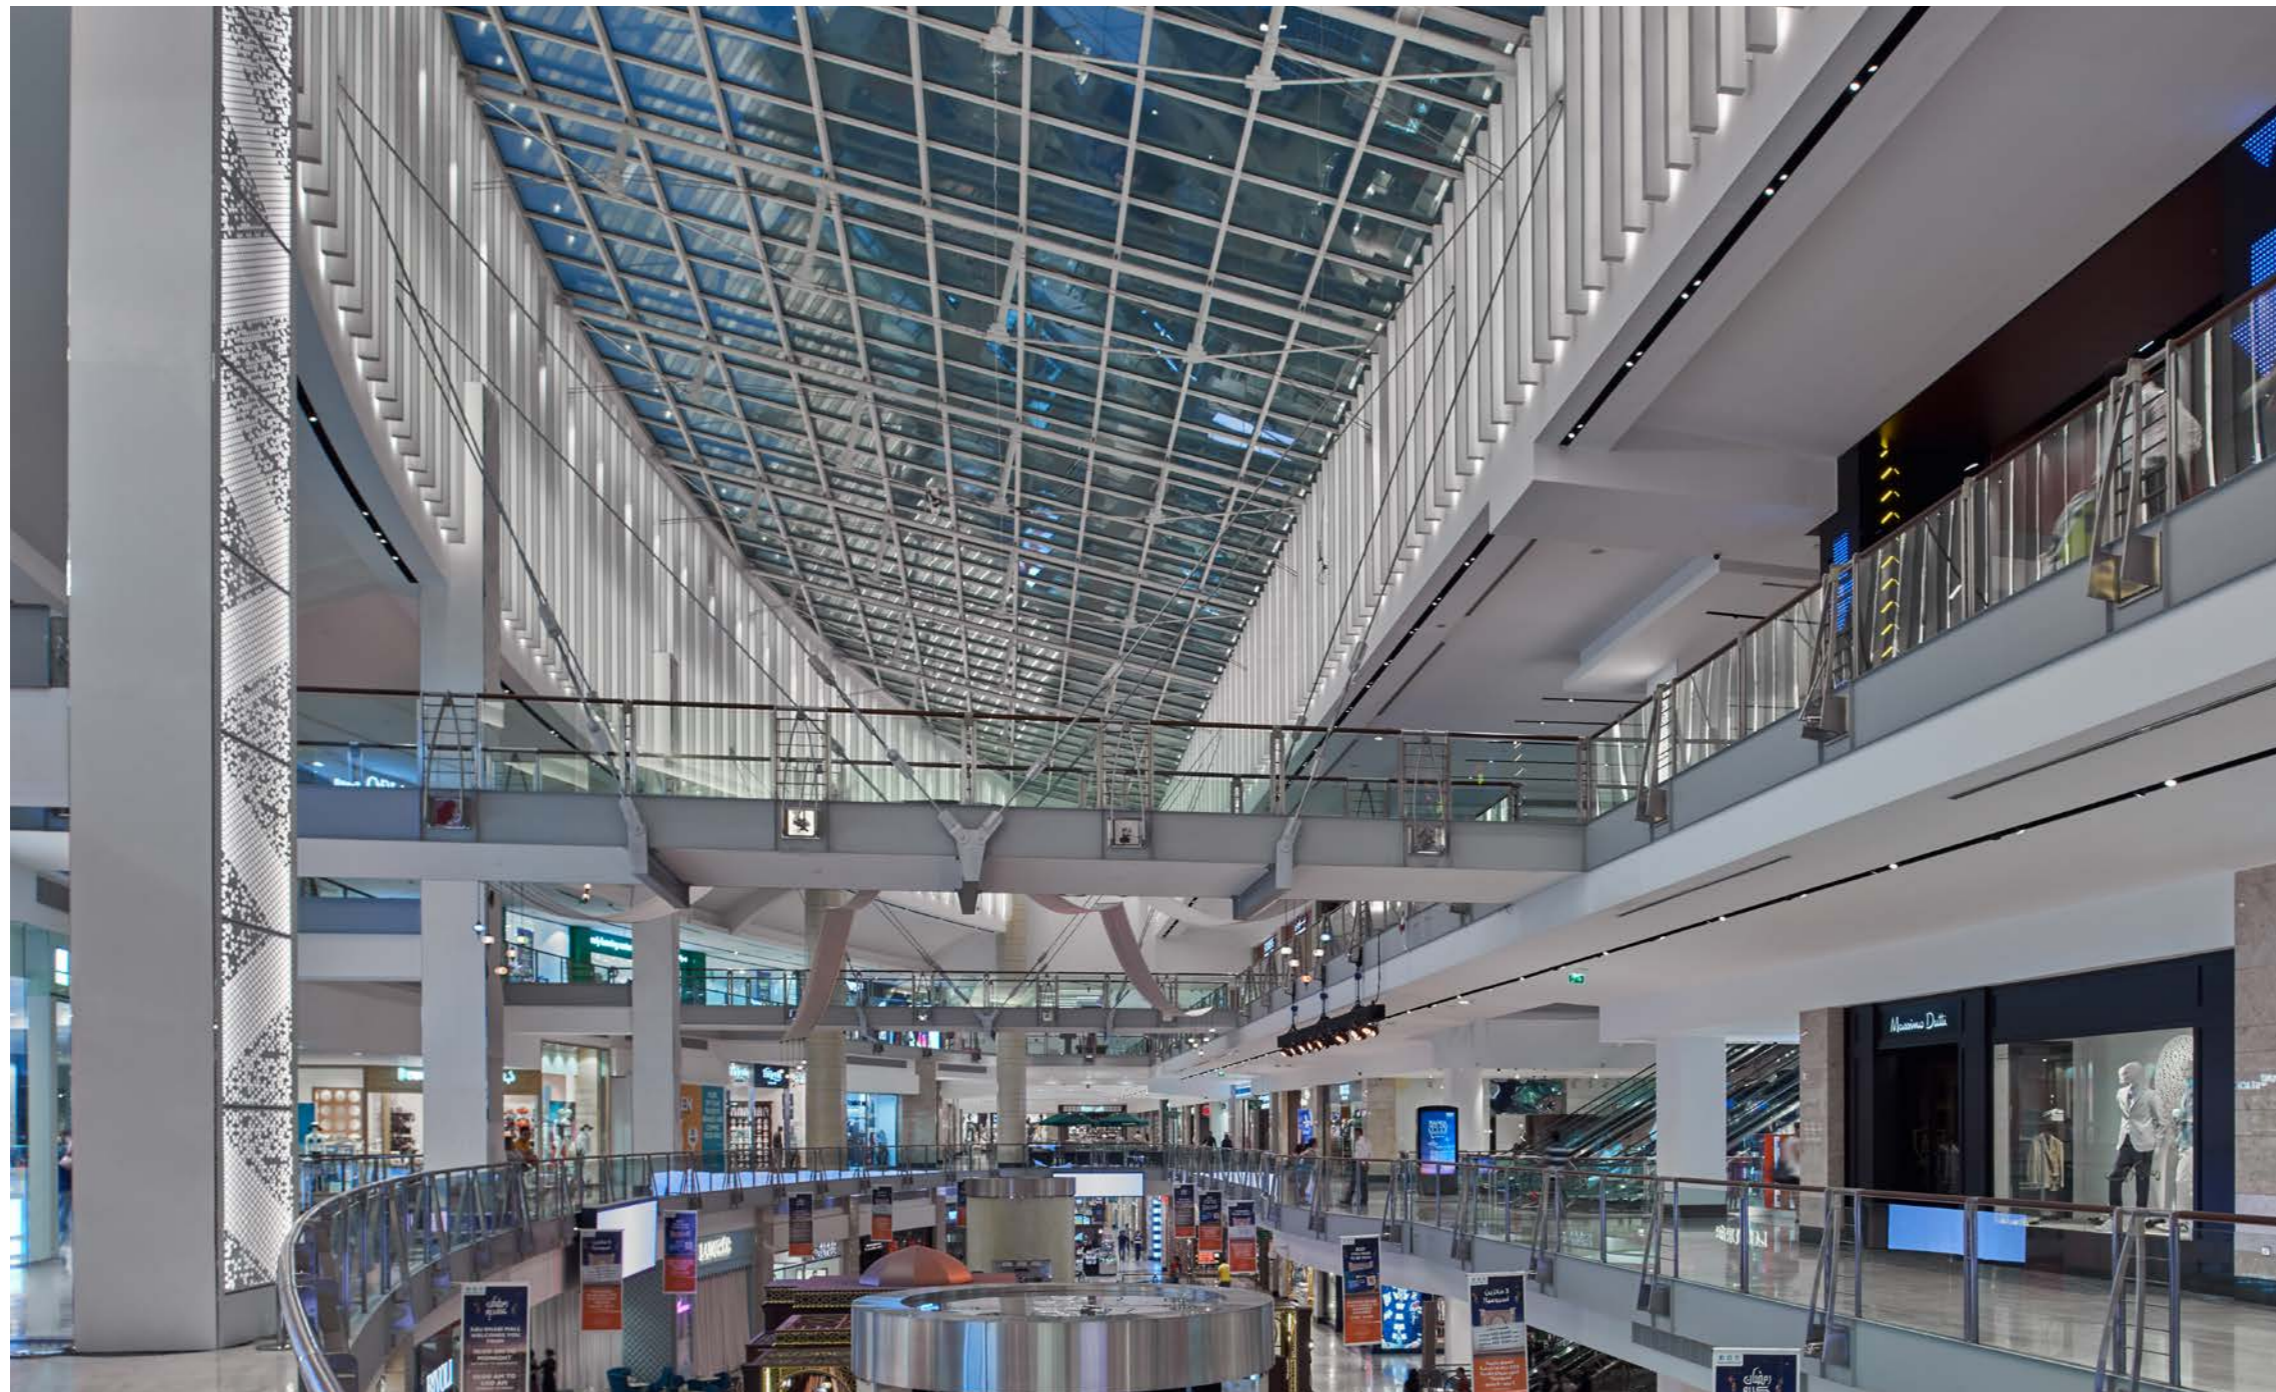

# Spine Lounge

**Architect:** Gatsrelia Design | **Location:** Beirut, Lebanon | **Category:** Hospitality

Perched atop the area's tallest building, Beirut's Spine Lounge is quickly becoming one of the capital's hotspots. Thanks to an ingenious lighting installation designed by the city's own Gregory Gatsrelia and supplied by Lumiere Group, the lounge on the building's 12th floor acts as a beacon patterned to strange and avant-garde shapes, drawing the chic and hip from miles around.

# Abu Dhabi Mall

**Location:** Abu Dhabi, UAE | **Category:** Retail

Conveniently nestled in the heart of the city, Abu Dhabi Mall offers more than 200 stores of fashion labels and designer boutiques. Directly connected to the renowned Beach Rotana Hotel, Abu Dhabi Mall is a centerpiece in the social fabric of the city.