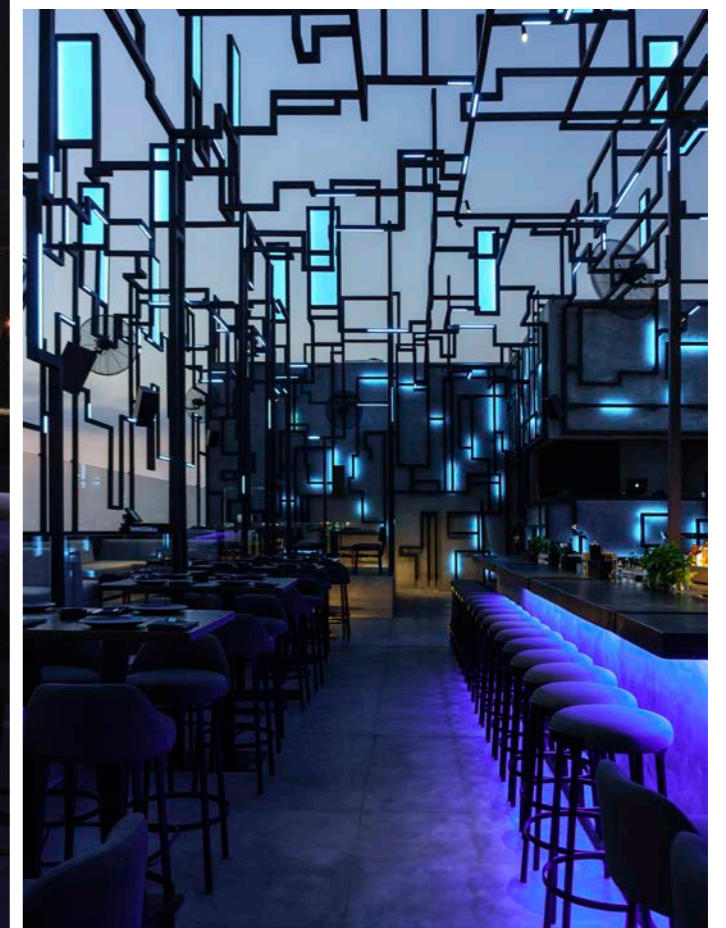

# Spine Lounge

**Architect:** Gatsrelia Design | **Location:** Beirut, Lebanon | **Category:** Hospitality

Perched atop the area's tallest building, Beirut's Spine Lounge is quickly becoming one of the capital's hotspots. Thanks to an ingenious lighting installation designed by the city's own Gregory Gatsrelia and supplied by Lumiere Group, the lounge on the building's 12th floor acts as a beacon patterned to strange and avant-garde shapes, drawing the chic and hip from miles around.