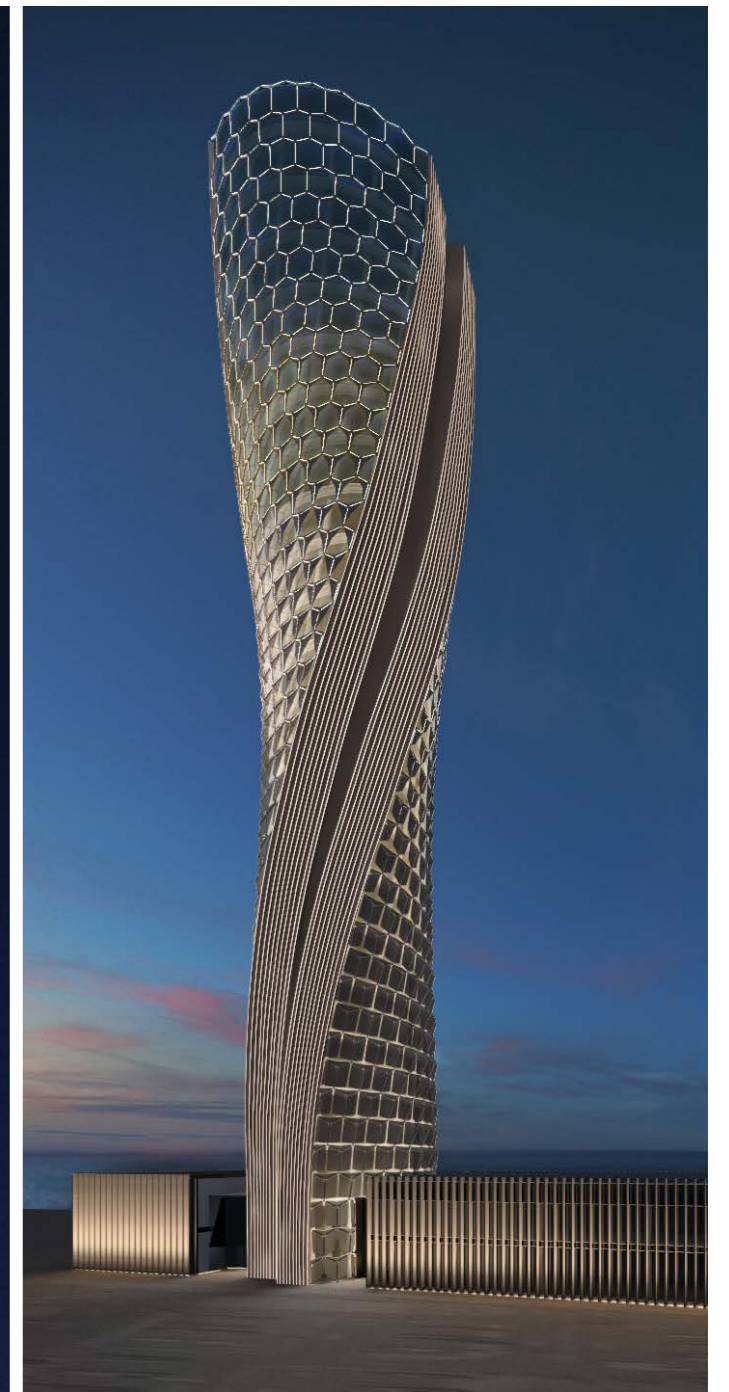

# Control Tower

**Architect:** AEB Qatar | **Location:** New Port Project, Mesaieed, Qatar | **Category:** Public

The New Port, strategically located outside the capital city of Doha, will be a world-class facility and a vital component of Qatar's economic infrastructure. The port's lookout tower is a standout feature of this megaproject, its twisted architectural form encased in a complicated and changeable geometric skin. The lighting provided by Lighting Group Qatar reflects this variability, creating a shifting pattern of a myriad of lights.