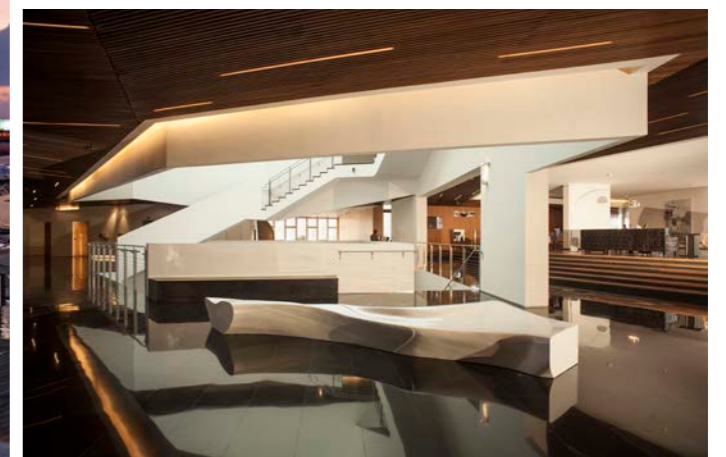

Zaitunay Bay & The Yacht Club

Architect: Steven Holl Architects | **Location:** Beirut, Lebanon | **Category:** Hospitality

Lumiere Group was part of the international team of architects and designers, including Steven Holl (US), LEFT (US), Nabil Gholam and others, who were behind this innovative tourist attraction. The project is conceived as an urban beach, extending the existing Beirut corniche with a new sea promenade reminiscent of sea waves that serves both as an art exhibit and a restaurant strip, not to mention the prestigious Yacht Club.