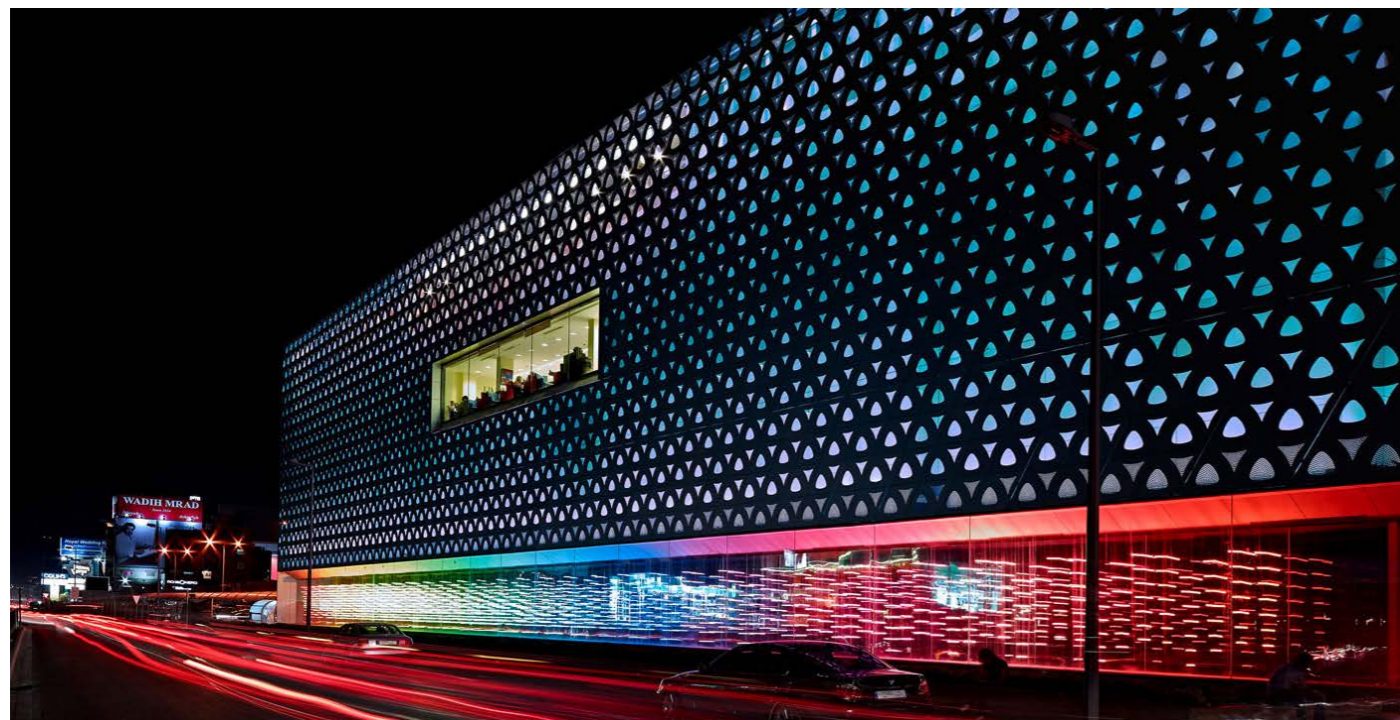

Expertise

“To understand one thing well is better than understanding many things by halves.”

— Johann Wolfgang Von Goethe. Poet, novelist, playwright, natural philosopher, diplomat, civil servant

As major suppliers of high-end lighting fittings in Lebanon and across the region, we at Lumiere Group pool together an all-inclusive mix of talents. In collaboration with our partners and affiliates, we offer a full-fledged range of services including design, consultation, project management, and lighting calculation.

Catering to architects, interior designers, contractors, real estate developers and end users alike, we act as a bridge that connects the customer to the manufacturer. Our regional presence extends across all lighting

segments and specifications, with one common denominator: uncompromising quality. Always on the cutting-edge of the latest technological and design trends in the field, our corporate group provides full-service innovative solutions for contemporary lighting, handling every requirement and budget with practiced ease.

From the design phase to the follow-up, as consultants or suppliers, our flair and know-how help guide you and provide you with the solution that is suitable for you. Ours is the address for ensuring your lighting needs are met at every turn.