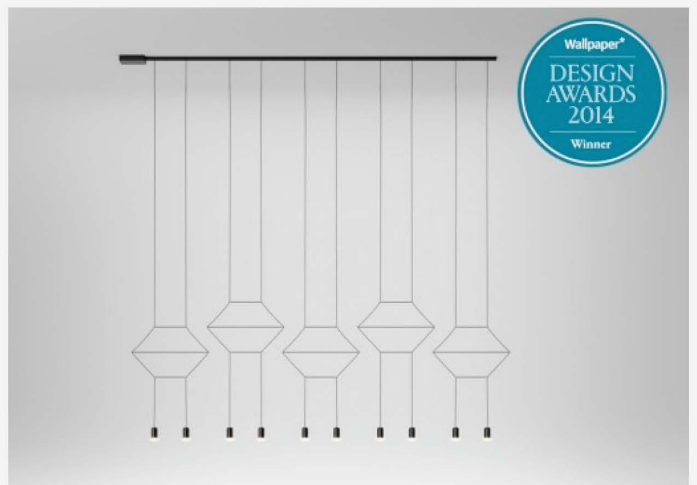

WALLPAPER MAGAZINE DESIGN AWARDS 2014 WINNER

WIREFLOW DISTINGUISHED AT WALLPAPER DESIGN AWARDS 2014 FOR BEST LINE WORK.

The latest collection by Arik Levy is recognized as one of last year's highlights by the international design magazine.

For a decade the Wallpaper* Design Awards have celebrated annually the people, places, pieces and phenomena that have fascinated and resonated with their editorial staff over the past year.

In 2013 the WIREFLOW collection by Arik Levy played with viewer perspective, materializing as a two dimensional line drawing suspended in mid-air and giving life to a groundbreaking modern version of the pendant light.

In answer, Wallpaper* Design honored the concept with an award for BEST LINE WORK 2013.