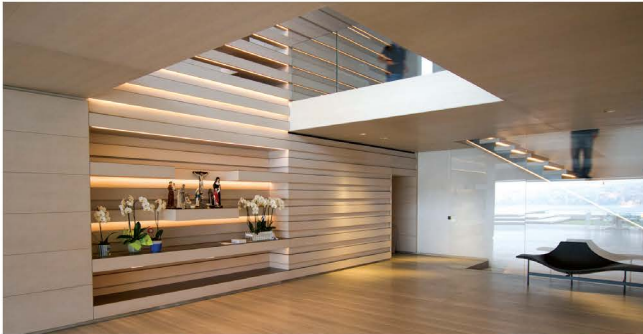

THE LATEST ADDITION TO LUMIERE GROUP'S PORTFOLIO Modern villa by Lumiere Group and Lumiere Studio – Lebanon

A modern Lebanese marvel is a prime example of how Lumiere group and Lumiere Studio's lighting design can work to enhance a given architectural concept. Complementing the architect's emphasis on natural light, purity and open space are staying true to the architect's original vision.